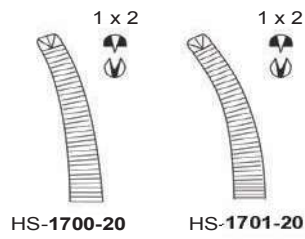

**PHANEUF**  
 21,5 cm, 8 1/2"

HS-1696-21

HF-1697-21

**WERTHEIM**  
 24,0 cm, 9 1/2"  
 HF-1698-24

**WERTHEIM**  
 25,0 cm, 10"  
 HF-1699-25

**WERTHEIM**  
23,0 cm, 9"

**MAINGOT**  
21,5 cm, 8 1/2"

**MOYNIHAN**