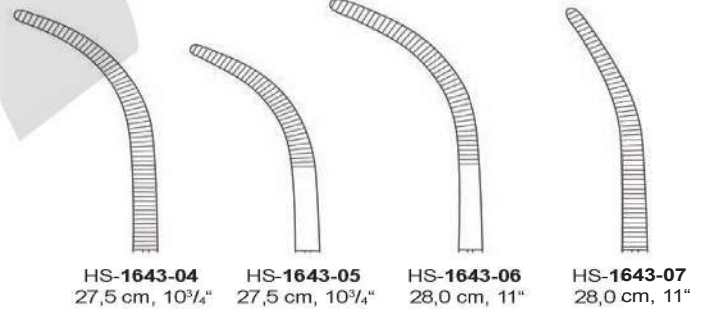

HS-1643-01
27,0 cm, 10³/₄"

HS-1643-02
26,0 cm, 10¹/₄"

HS-1643-03
27,0 cm, 10³/₄"

HS-1643-04
27,5 cm, 10³/₄"

HS-1643-05
27,5 cm, 10³/₄"

HS-1643-06
28,0 cm, 11"

HS-1643-07
28,0 cm, 11"