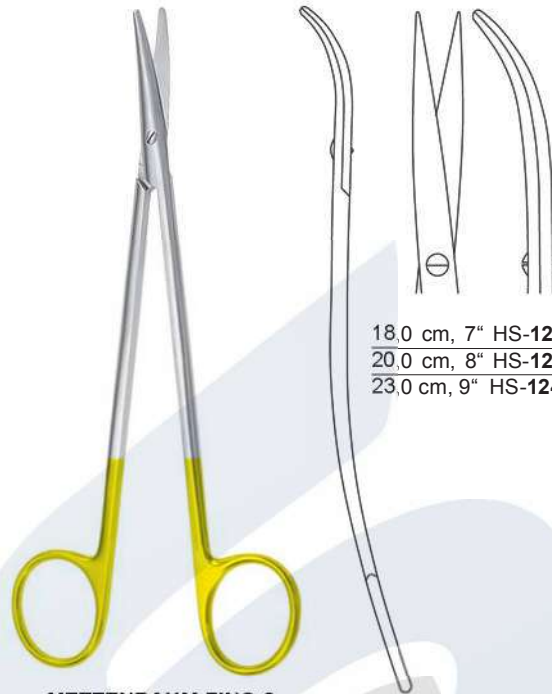

METZENBAUM-LAHEY
14,0 cm, 5 1/2"
HS-1246-14-TC

TOENNIS-ADSON
17,0 cm, 6 3/4"
HS-1247-17-TC

18,0 cm, 7" HS-1249-18-TC
20,0 cm, 8" HS-1249-20-TC
23,0 cm, 9" HS-1249-23-TC

METZENBAUM-FINO S