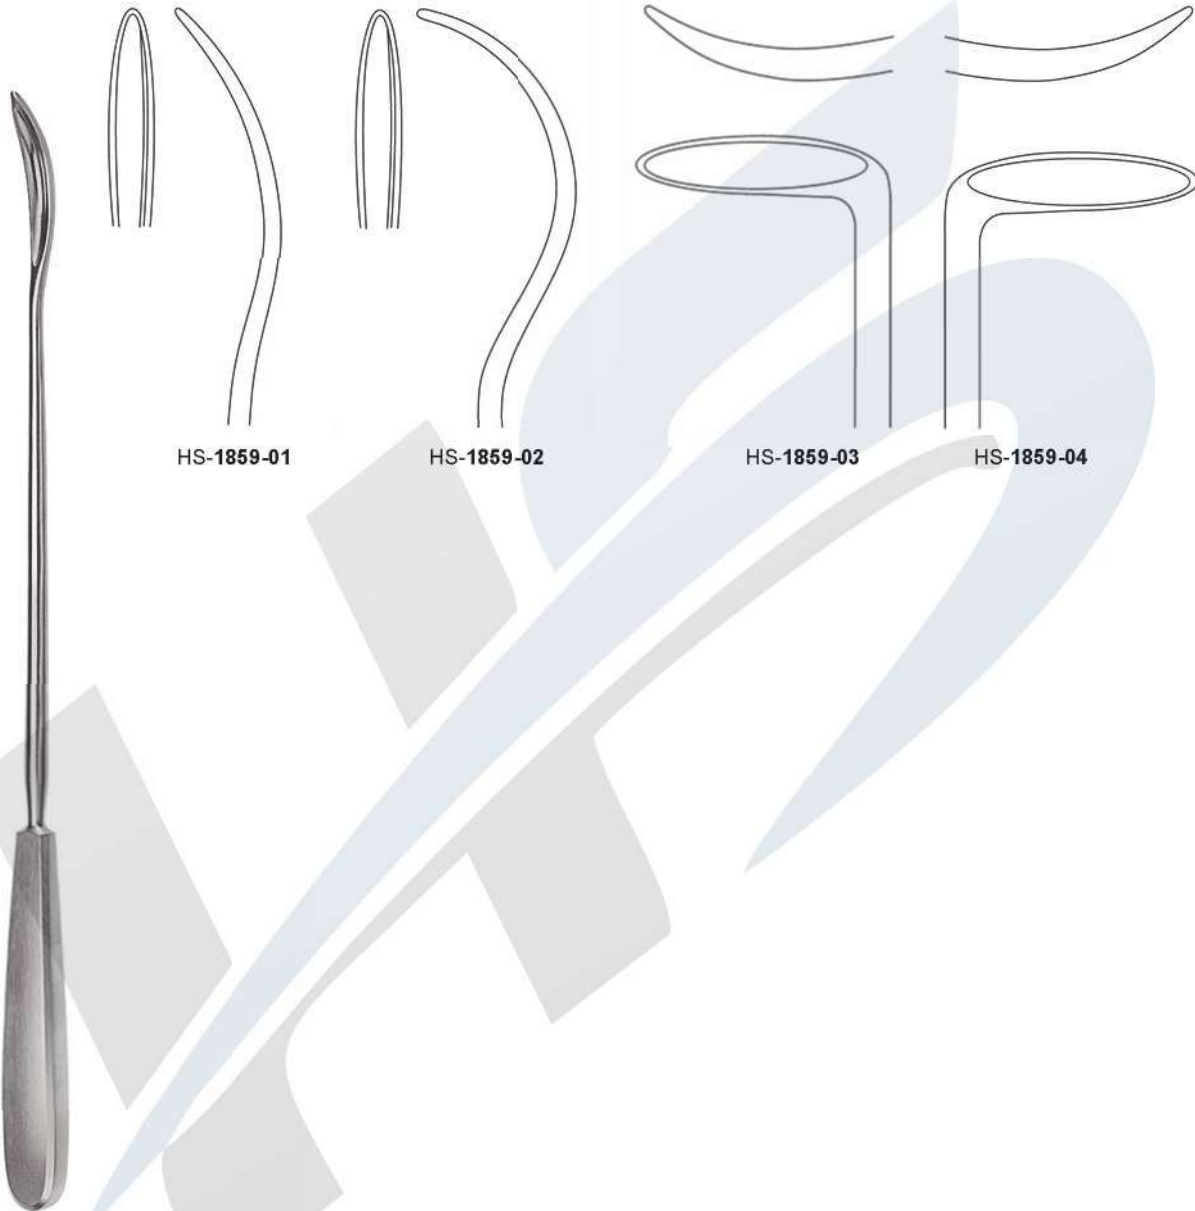

HS-1859-01

HS-1859-02

HS-1859-03

HS-1859-04

BRUNNER
30,0 cm, 11³/₄"