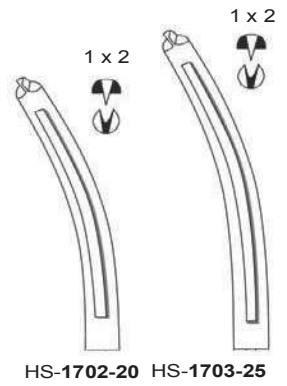

**PHANEUF**  
 21,5 cm, 8 1/2"

HS-1696-21

HF-1697-21

**WERTHEIM**  
 24,0 cm, 9 1/2"  
 HF-1698-24

**WERTHEIM**  
 25,0 cm, 10"  
 HF-1699-25

**WERTHEIM**  
23,0 cm, 9"

**MAINGOT**  
21,5 cm, 8 1/2"

**MOYNIHAN**