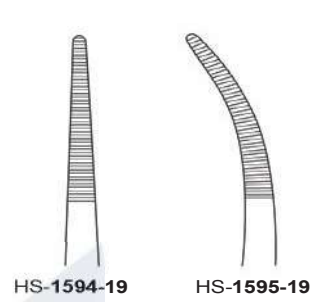

HS-1589-14

1 x 2

HS-1590-14

**DIXON-LOVELACE**  
15,0 cm, 6"

**BIRKETT**  
19,0 cm, 7 1/2"

**CRILE-RANKIN**  
16,0 cm, 6 1/4"

**SCHNIDT**  
19,0 cm, 7 1/2"

HS-1600-19