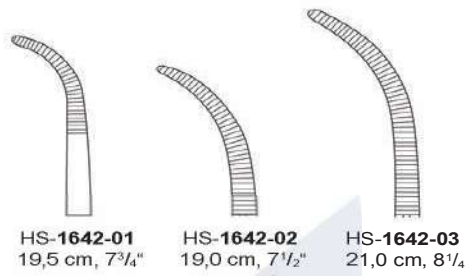

**RUMEL**  
 23,0 cm, 9"

OVERHOLT-GEISSENDOERFER

HS-1642-01  
19,5 cm, 7<sup>3</sup>/<sub>4</sub>"

HS-1642-02  
19,0 cm, 7<sup>1</sup>/<sub>2</sub>"

HS-1642-03  
21,0 cm, 8<sup>1</sup>/<sub>4</sub>"

HS-1642-04  
22,0 cm, 8<sup>3</sup>/<sub>4</sub>"