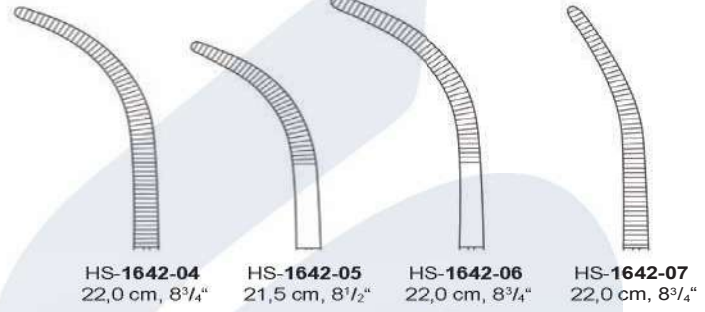

**RUMEL**  
 23,0 cm, 9"

OVERHOLT-GEISSENDOERFER

HS-1642-01  
19,5 cm, 7<sup>3</sup>/<sub>4</sub>"

HS-1642-02  
19,0 cm, 7<sup>1</sup>/<sub>2</sub>"

HS-1642-03  
21,0 cm, 8<sup>1</sup>/<sub>4</sub>"

HS-1642-04  
22,0 cm, 8<sup>3</sup>/<sub>4</sub>"