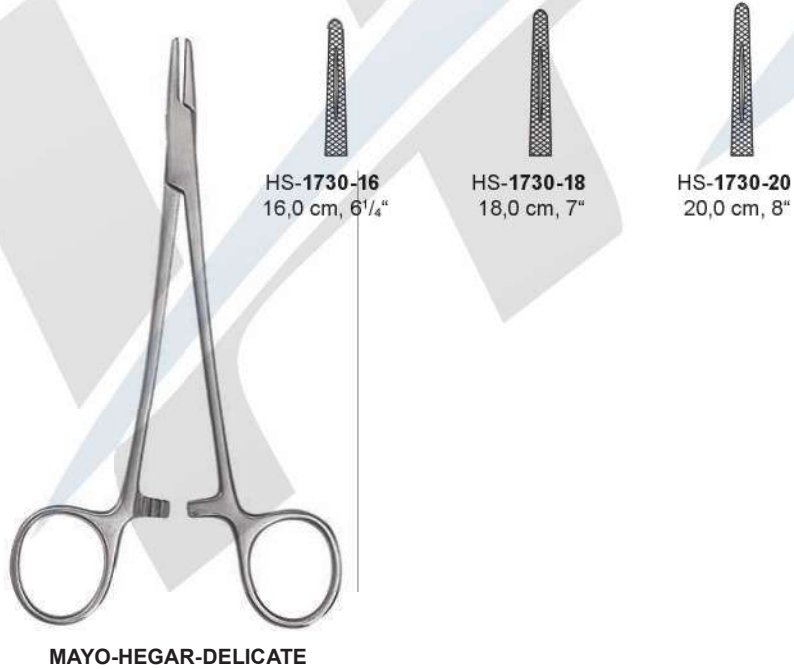

**WEBSTER**  
13,0 cm, 5"  
HS-1718-13

**HS-1719-13** **HS-1720-13**

**HALSEY**  
13,0 cm, 5"

**NEIVERT**  
13,0 cm, 5"  
HS-1721-13

**HEGAR-BAUMGARTNER**  
14,0 cm, 5<sup>1</sup>/<sub>2</sub>"  
HS-1722-14

METZENBAUM  
18,0 cm, 7"  
HS-1727-18

**METZENBAUM**

MASS.-GENERAL-HOSPITAL  
17,0 cm, 6<sup>3</sup>/<sub>4</sub>"  
HS-1728-17

**MASS.-GENERAL-HOSPITAL**

**HEANEY**  
21,0 cm, 8<sup>1</sup>/<sub>4</sub>"  
HS-1732-21