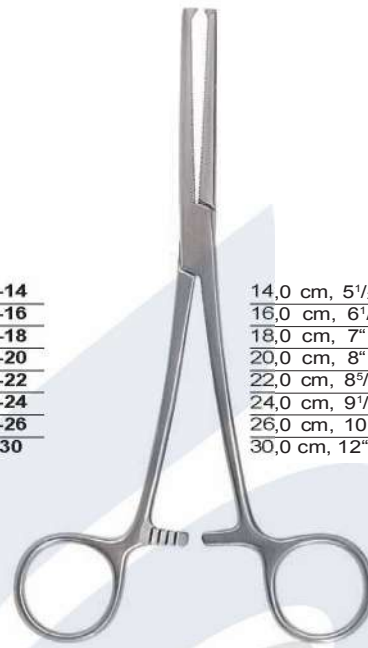

14,0 cm, 5 1/2"	HS-1617-14	HS-1618-14
16,0 cm, 6 1/4"	HS-1617-16	HS-1618-16
18,0 cm, 7"	HS-1617-18	HS-1618-18
20,0 cm, 8"	HS-1617-20	HS-1618-20
22,0 cm, 8 5/8"	HS-1617-22	HS-1618-22
24,0 cm, 9 1/2"	HS-1617-24	HS-1618-24
26,0 cm, 10 1/4"	HS-1617-26	HS-1618-26
30,0 cm, 12"	HS-1617-30	HS-1618-30

KOCHER-OCHSNER

14,0 cm, 5 1/2"	HS-1619-14	HS-1620-14
16,0 cm, 6 1/4"	HS-1619-16	HS-1620-16
18,0 cm, 7"	HS-1619-18	HS-1620-18
20,0 cm, 8"	HS-1619-20	HS-1620-20
22,0 cm, 8 5/8"	HS-1619-22	HS-1620-22
24,0 cm, 9 1/2"	HS-1619-24	HS-1620-24
26,0 cm, 10 1/4"	HS-1619-26	HS-1620-26
30,0 cm, 12"	HS-1619-30	HS-1620-30