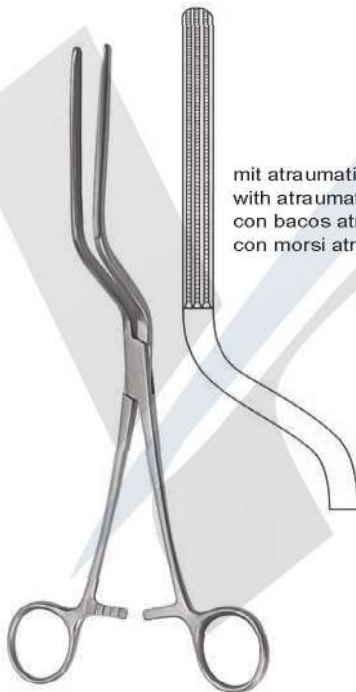

BRUNNER
24,0 cm, 9 1/2"
HS-2243-24