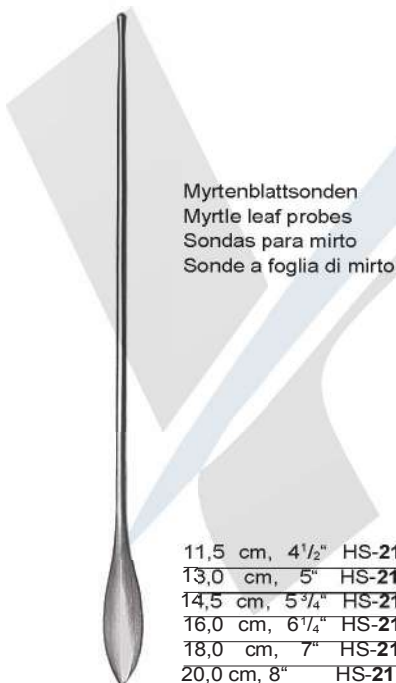

NÉLATON
16,0 cm, 6 1/4"
HS-2117-16