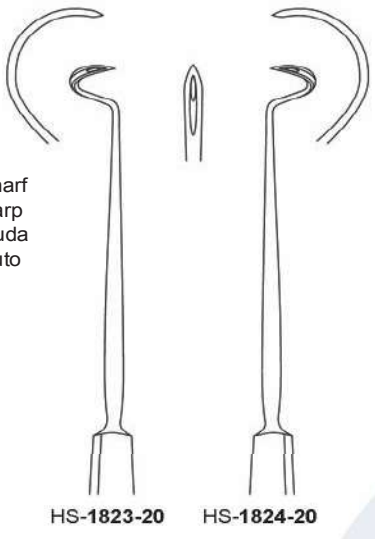

scharf
sharp
aguda
acuto