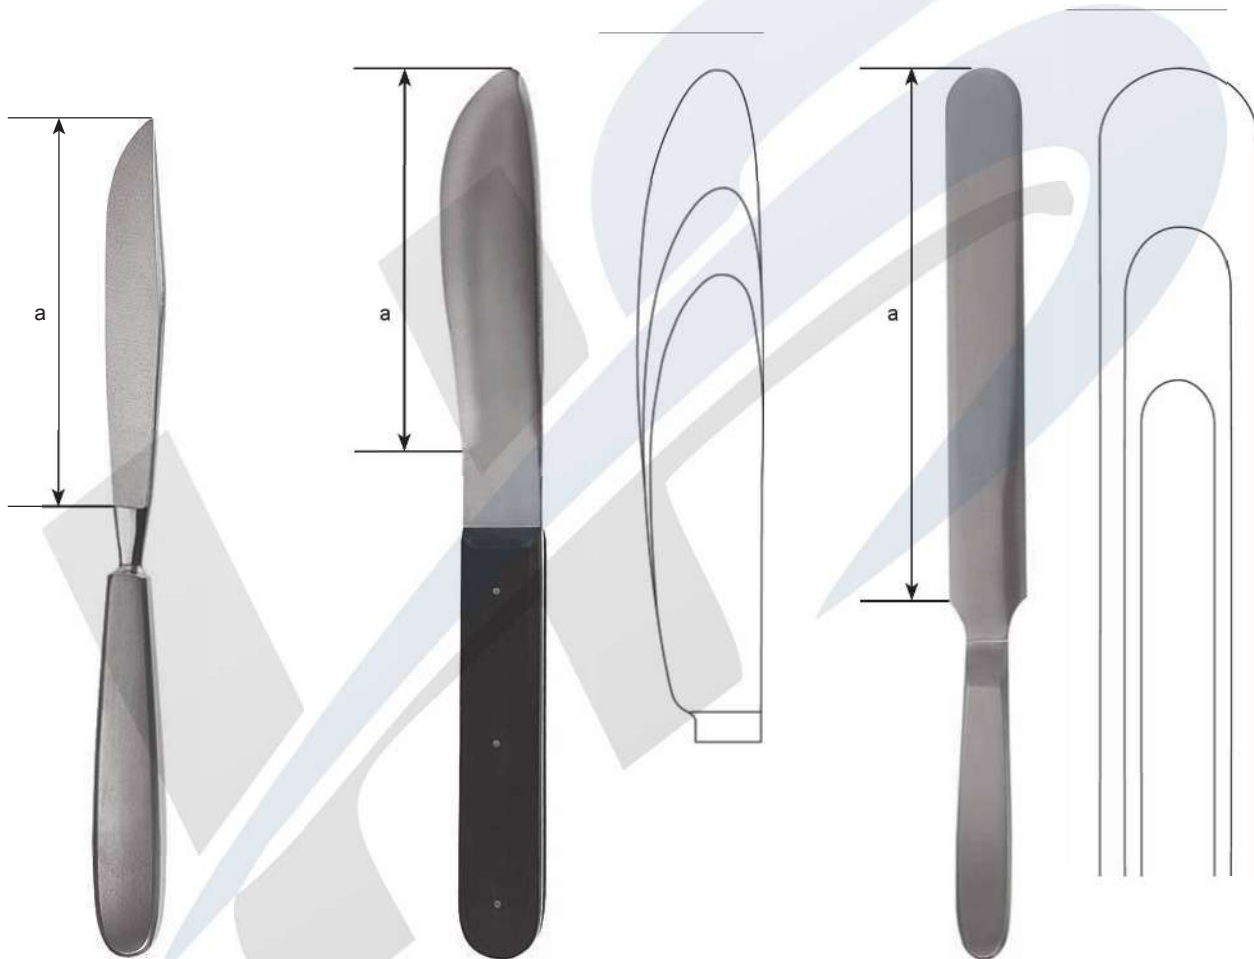

Amputationsmesser, Messer für Autopsie
Amputation Knives, Post Mortem Knives
Cuchillos para amputación, Cuchillos para autopsia
Coltelli per amputazione, Coltelli per autopsia

LANGENBECK
HS-1010-16

WALB	
A	A
11,0 cm, 4 1/2"	HS-1010-11
14,0 cm, 5 1/2"	HS-1010-14
17,0 cm, 6 3/4"	HS-1010-17

VIRCHOW

16,0 cm, 6 1/4"	HS-1011-16
20,0 cm, 8"	HS-1011-20
24,0 cm, 9 1/2"	HS-1011-24