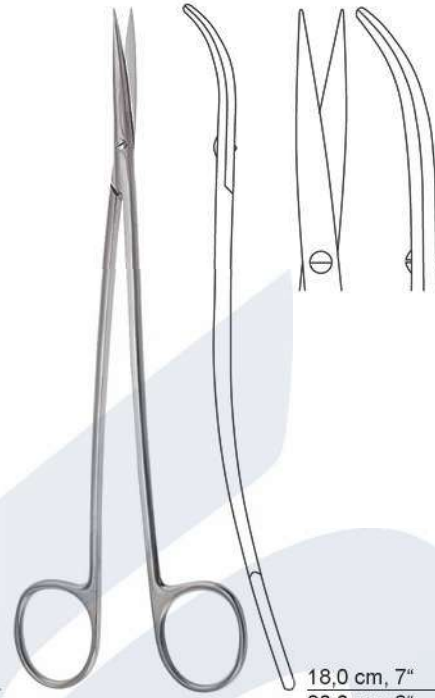

METZENBAUM-FINOS

18,0 cm, 7"	HS-1061-18
20,0 cm, 8"	HS-1061-20
23,0 cm, 9"	HS-1061-23