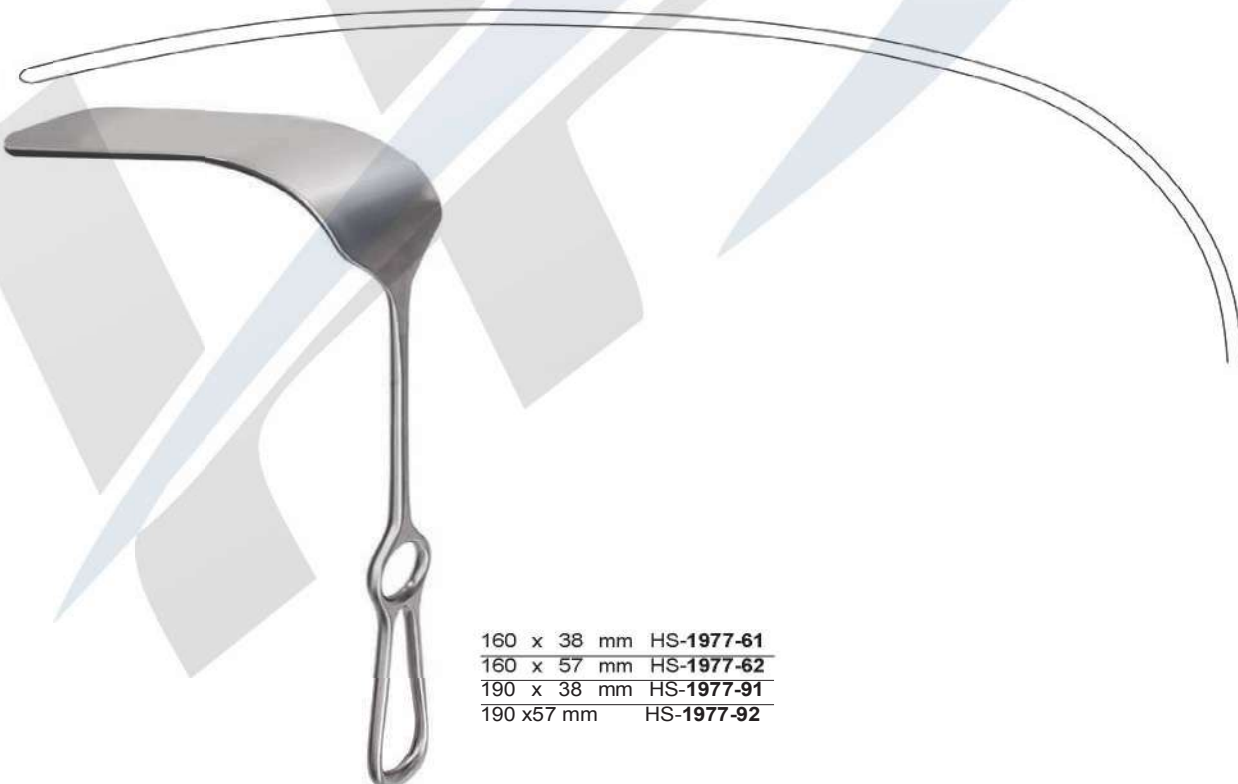

**LAHEY**  
19,0 cm, 7<sup>1</sup>/<sub>2</sub>"  
HS-1974-19

28 x 6 mm

12 x 14 mm

**LITTLE**  
20,0 cm, 8"  
HS-1976-20

115 x 22 mm HS-1975-01  
115 x 27 mm HS-1975-02

**SIMON**  
28,0 cm, 11"

160 x 38 mm HS-1977-61  
160 x 57 mm HS-1977-62  
190 x 38 mm HS-1977-91  
190 x 57 mm HS-1977-92