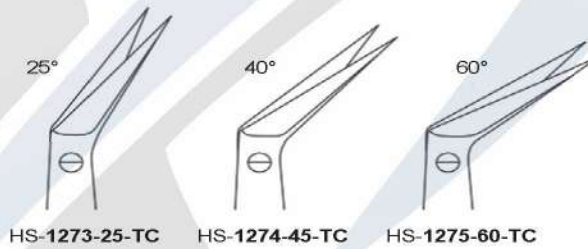

**DE BAKEY**

20,0 cm, 8"	HS-1262-25-TC	HS-1264-45-TC	HS-1266-60-TC
23,0 cm, 9"	HS-1263-25-TC	HS-1265-45-TC	HS-1267-60-TC

**DIETRICH-HEGEMANN**  
 18,0 cm, 7"

**POTTS-SMITH**  
 18,0 cm, 7 1/2"

**IRIS**  
 11,5 cm, 4 1/2"

gezahnt  
 serrated  
 dentada  
 dentata

**UNIVERSAL**  
 12,0 cm, 4 3/4"  
 HS-1279-12-TC

**LISTER**  
 18,0 cm, 7"  
 HS-1280-18-TC

**BRUNS**  
 24,0 cm, 9 1/2"  
 HS-1281-24-TC

**MAYO**  
17,0 cm, 6<sup>3</sup>/<sub>4</sub>"