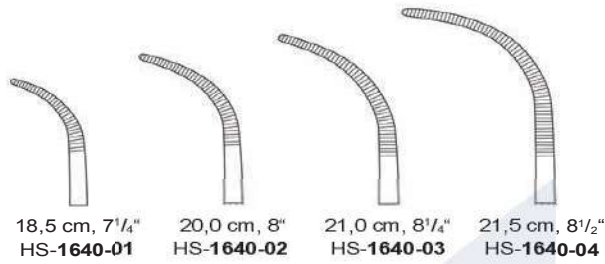

**RUMEL**  
 23,0 cm, 9"

OVERHOLT-GEISSENDOERFER

HS-1642-01  
19,5 cm, 7<sup>3</sup>/<sub>4</sub>"

HS-1642-02  
19,0 cm, 7<sup>1</sup>/<sub>2</sub>"

HS-1642-03  
21,0 cm, 8<sup>1</sup>/<sub>4</sub>"

HS-1642-04  
22,0 cm, 8<sup>3</sup>/<sub>4</sub>"