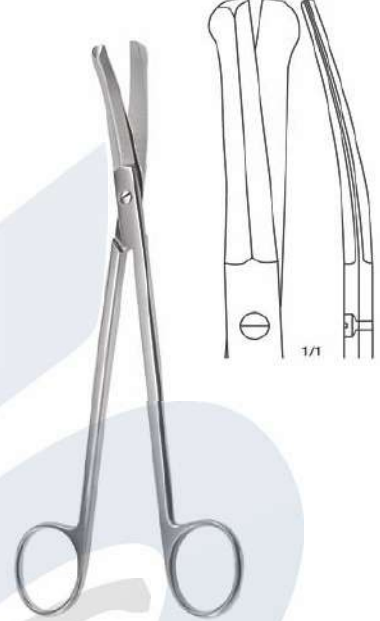

GOOD
19,0 cm, 7¹/₂"
HS-1136-19