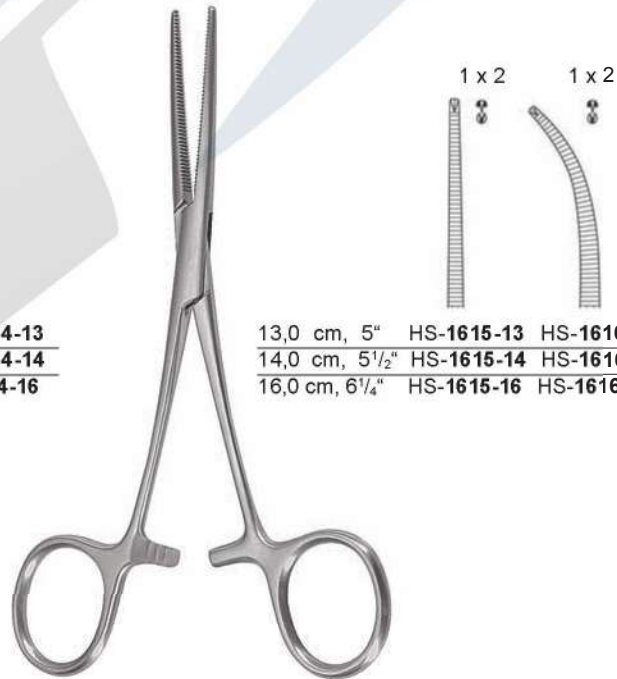

13,0 cm, 5" HS-1615-13 HS-1616-13
14,0 cm, 5 1/2" HS-1615-14 HS-1616-14
16,0 cm, 6 1/4" HS-1615-16 HS-1616-16

KOCHER DELICATE