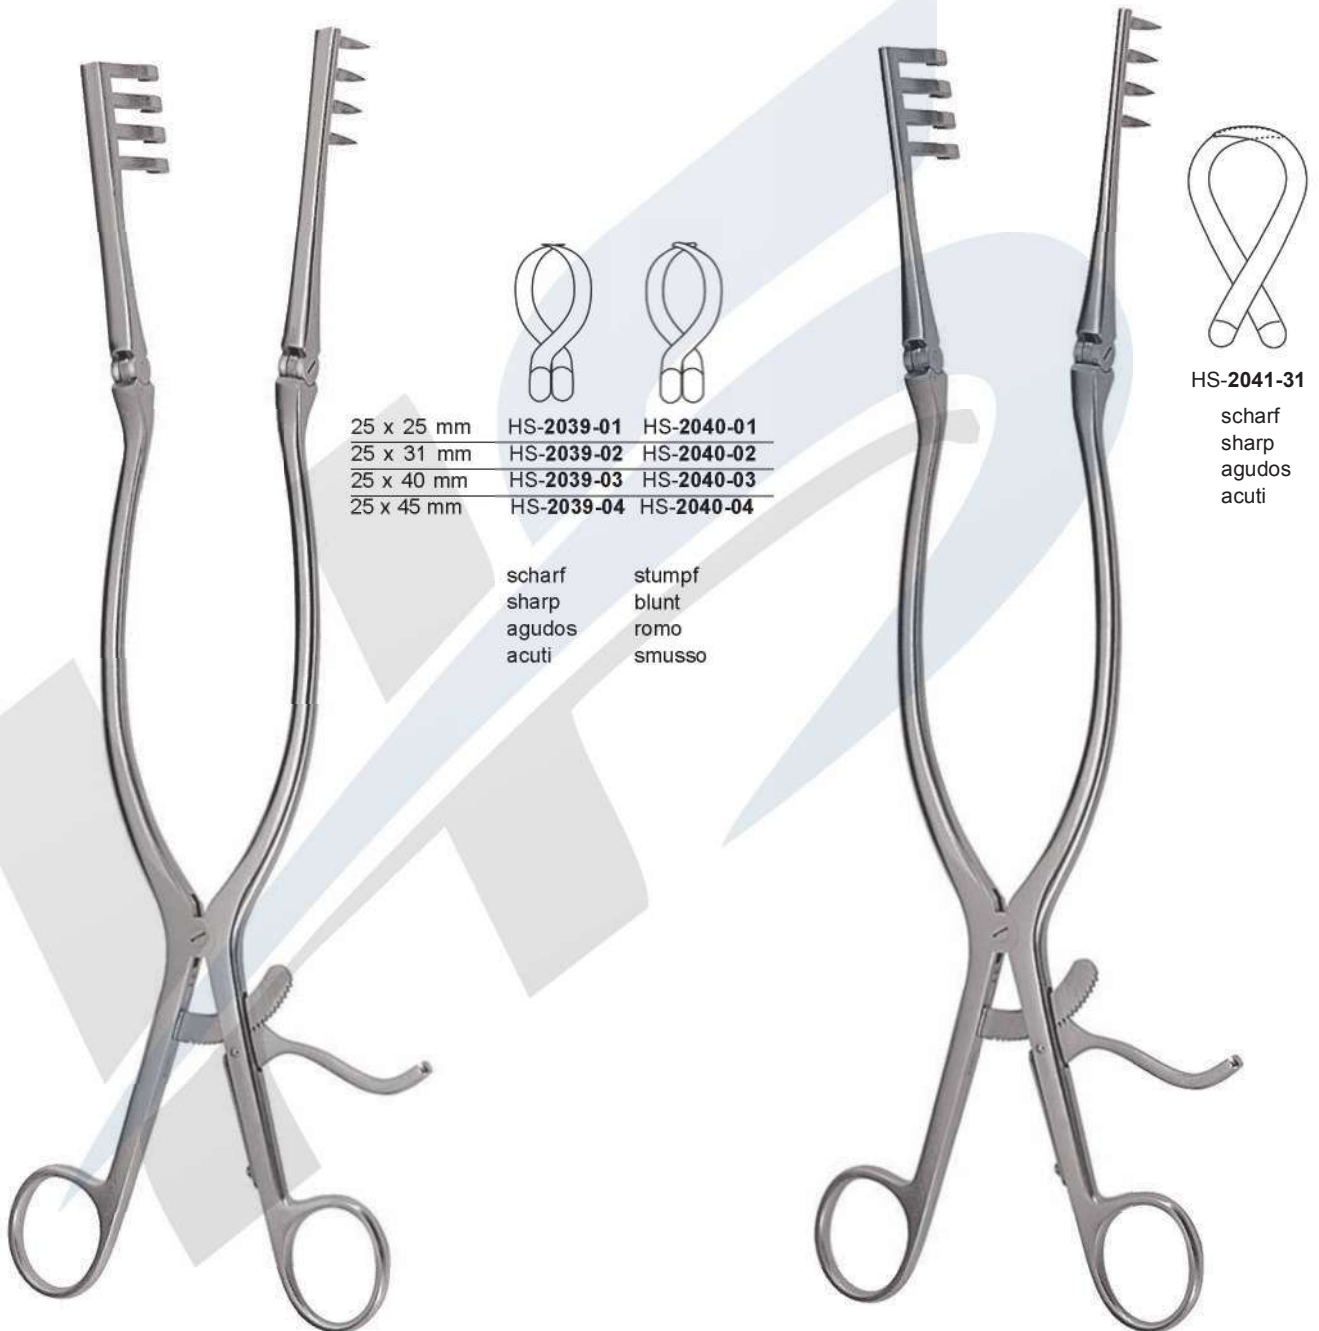

BECKMANN-ADSON
31,0 cm, 12¹/₄"

BECKMANN
31,0 cm, 12¹/₄"