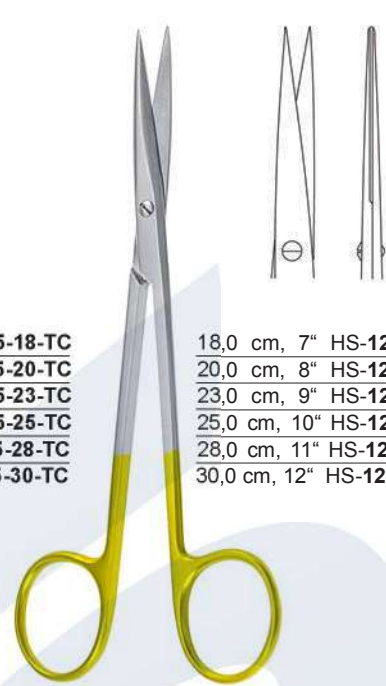

18,0 cm, 7" HS-1236-18-TC
20,0 cm, 8" HS-1236-20-TC
23,0 cm, 9" HS-1236-23-TC
25,0 cm, 10" HS-1236-25-TC
28,0 cm, 11" HS-1236-28-TC
30,0 cm, 12" HS-1236-30-TC

METZENBAUM