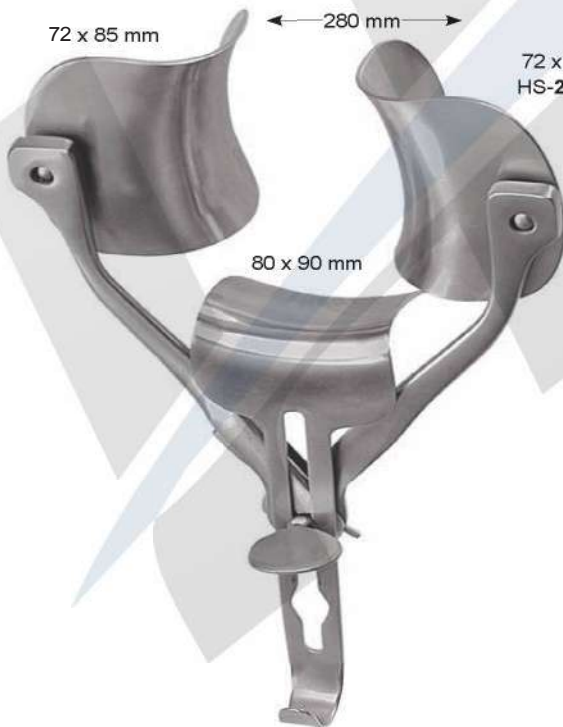

**COLLIN-BABY**  
 18,0 cm, 7"  
 HS-2055-18

30 x 44 mm  
 HS-2052-30

23 x 44 mm  
 HS-2053-23

Wechselvalven  
 Exchangeable blades  
 Valvas intergambiabiles  
 Valve intercambiabili

**RICARD**  
 28,0 cm, 11"  
 HS-2056-28