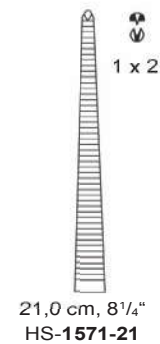

12,5 cm, 5" HS-1562-12 HS-1563-12
25,0 cm, 9 3/4" HS-1562-14 HS-1563-14

12,5 cm, 5" HS-1564-12 HS-1565-12
25,0 cm, 9 3/4" HS-1564-14 HS-1565-14