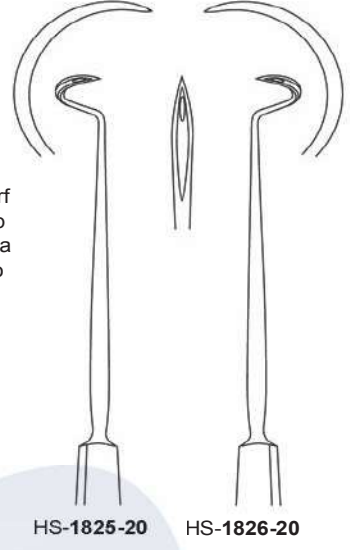

scharf
sharp
aguda
acuto