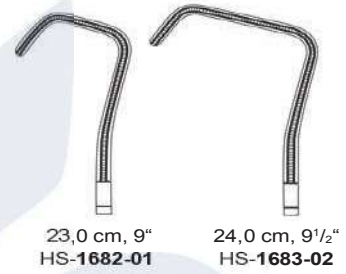

23,0 cm, 9"  
HS-1678-23

24,0 cm, 9<sup>1</sup>/<sub>2</sub>"  
HS-1679-24

**STILLE**

23,0 cm, 9"	HS-1680-23
-------------	------------

**HERRICK**  
 23,0 cm, 9"  
 HS-1681-23

**URO-TANGENTIAL**  
 26,0 cm, 10<sup>1</sup>/<sub>4</sub>"